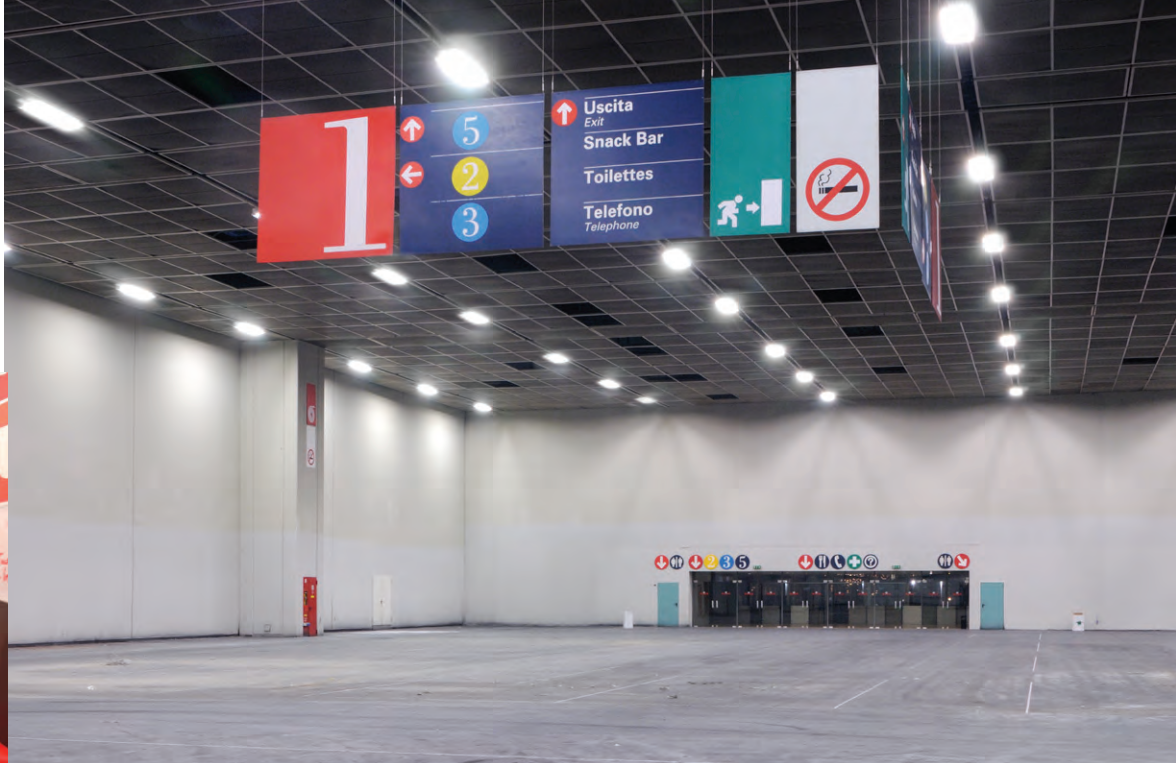

PAVILION
7,620
Sq. m

AVAILABLE SERVICES

- Fairground lighting
- Air-conditioning
- Technical support
- Medical unit
- Testing and fire prevention unit
- Fairground access unit
- Cleaning service for common areas
- Waste disposal

TECHNICAL INFORMATION

- Length:** 141 m
- Width:** 54 m
- Ceiling height:** 10,5 m
- Gross surface:** 7,620 sq. m
- Net surface:** from 3,360 to 5,950 sq. m (according to the size of the stands)
- Vehicle access gates:** 2
- Pedestrian access gates:** 2
- Parking spaces:** 125 seats
- Conference room:** Sala Rossa 350 seats

ROSSA ROOM
350
seats

- N° Seats:** 350
- Length:** max 24 m
- Width:** max 28 m
- Ceiling height:** 6 m
- Surface:** 494 sq. m
- Seats:** removable
- Parking spaces:** 150 seats
- Location:** Pavilion 1

- 1 Motorized screen 4x3
- 4 table microphones
- 1 radio microphone
- 1 12 channel audio mixer
- 1 lighting mixer
- 6 200-watt speakers