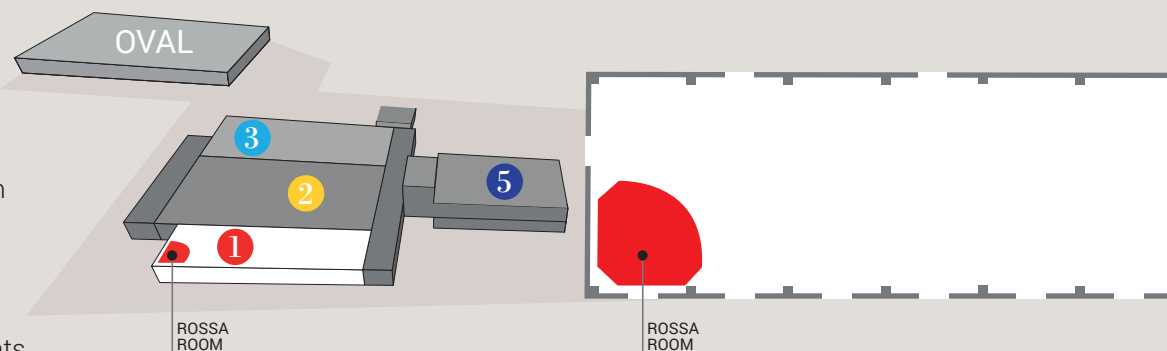

TECHNICAL INFORMATION

- Length:** 141 m
- Width:** 54 m
- Ceiling height:** 10,5 m
- Gross surface:** 7,620 sq. m
- Net surface:** from 3,360 to 5,950 sq. m (according to the size of the stands)
- Vehicle access gates:** 2
- Pedestrian access gates:** 2
- Parking spaces:** 125 seats
- Conference room:** Sala Rossa 350 seats

ROSSA ROOM
350
seats

- N° Seats:** 350
- Length:** max 24 m
- Width:** max 28 m
- Ceiling height:** 6 m
- Surface:** 494 sq. m
- Seats:** removable
- Parking spaces:** 150 seats
- Location:** Pavilion 1